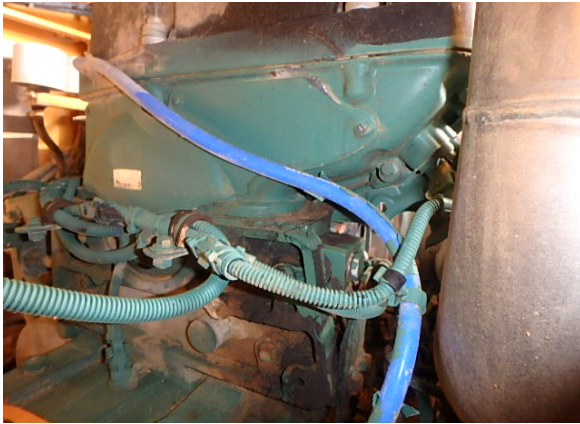

Lessee: Mathy Construction
Company
Contract: 502-7613822-053

Unit: 2017 Volvo L350F

UNIT # 1909
Location: Aring Equipment, Eau
Claire WI