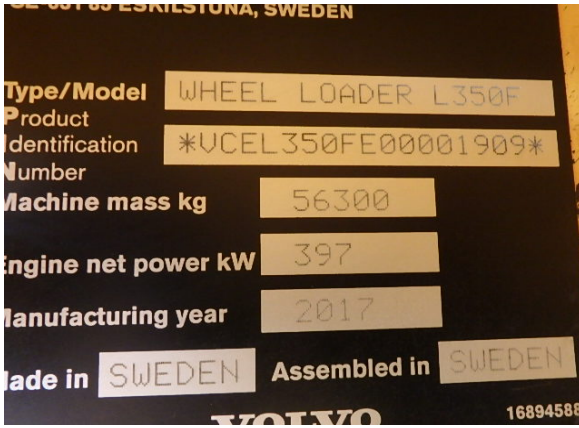

Lessee: Mathy Construction
Company
Contract: 502-7613822-053

Unit: 2017 Volvo L350F

UNIT # 1909
Location: Aring Equipment, Eau
Claire WI