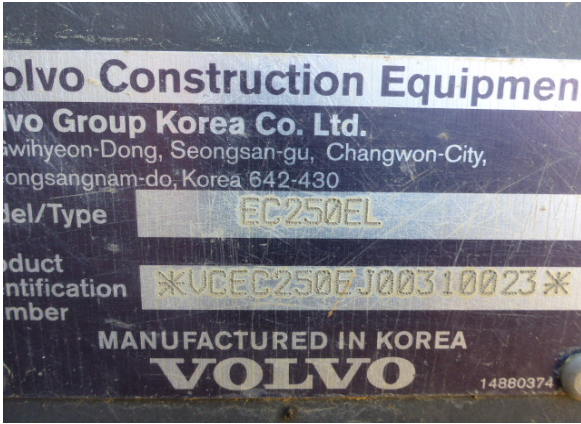

Lessee: Landmark Construction
Contract: 502-5013298-052

Unit: 2012 Volvo EC250EL

UNIT # 310023
Location: ASC Construction
Equipment, North Charleston SC