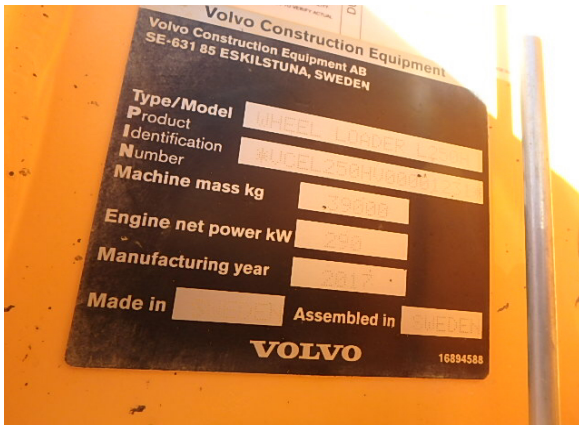

Lessee: Elmore Sand and Gravel Inc
Contract: 502-7508782-034

Unit: 2017 Volvo L250H

UNIT # 1231
Location: Cowin Equipment,
Montgomery AL