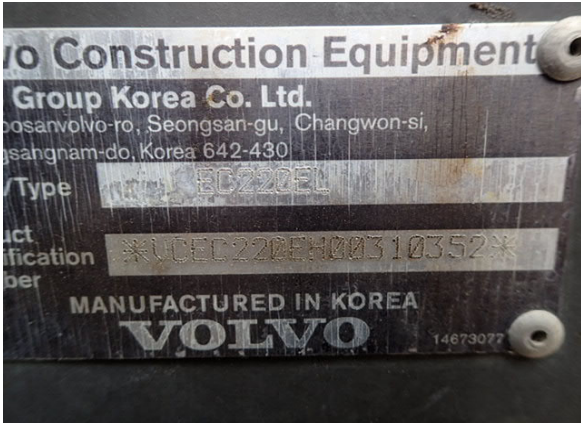

Lessee: Frederick Derr
Contract: 502-5010658-032

Unit: 2017 Volvo EC220EL

UNIT # 310352
Location: Flagler Construction
Equipment, Tampa FL

SPECIFICATIONS

VIN	310352
LeaseInspector ID #	310352
Year	2017
Model	Volvo EC220EL
Location City	Tampa
Location State	FL
General Specifications	
New Hours	2181
Old Hours	2169

Public Comments:

Starts/Runs: Yes

Overall: Fair

Lessee: Frederick Derr
Contract: 502-5010658-032

Unit: 2017 Volvo EC220EL

UNIT # 310352
Location: Flagler Construction
Equipment, Tampa FL

DEFICIENCY REVIEW

ITEM	QTY PRICE
1. Dealer to Determine if Service is Due- Done	\$0.00
2. Deidentify- Done	\$0.00
3. Replace Windshield Wiper Blades- Replaced	\$0.00
4. Fluid Leak at Belly Pan- Repaired	\$0.00
5. Swing Gear Fluid Not on Dipstick- Repaired	\$0.00
6. Grease Hose Piping for Stick Cylinder Piston End Pin Damaged- Replaced	\$0.00
Total	\$0.00

Lessee: Frederick Derr
Contract: 502-5010658-032

Unit: 2017 Volvo EC220EL

UNIT # 310352
Location: Flagler Construction
Equipment, Tampa FL

Lessee: Frederick Derr
Contract: 502-5010658-032

Unit: 2017 Volvo EC220EL

UNIT # 310352
Location: Flagler Construction
Equipment, Tampa FL

Lessee: Frederick Derr
Contract: 502-5010658-032

Unit: 2017 Volvo EC220EL

UNIT # 310352
Location: Flagler Construction
Equipment, Tampa FL