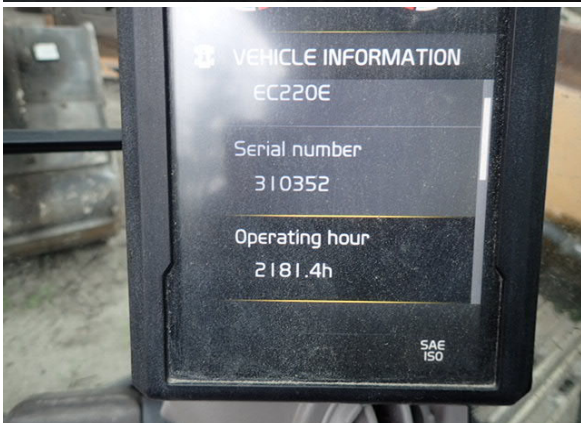

Lessee: Frederick Derr
Contract: 502-5010658-032

Unit: 2017 Volvo EC220EL

UNIT # 310352
Location: Flagler Construction
Equipment, Tampa FL